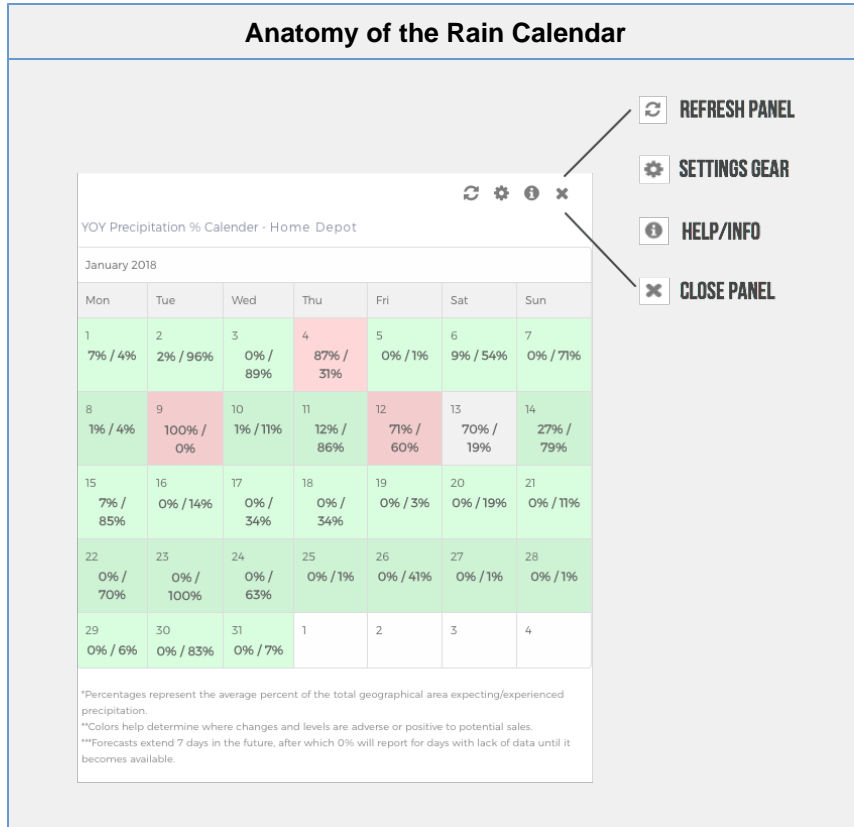

# Rain Calendar

## Overview

The Rain Calendar Insight Panel's purpose is a specific one. It is not meant to be used over wide geographical area. Instead, it is designed to show you the year-over-year precipitation differences for a small region, over a given calendar month in time. The results can help you interpret whether the weekend was persistently rainy and whether that may have been the cause for a negative impact upon sales. The default behavior uses your current location, but you can easily customize the time and location using the Settings Gear.

## Table of Contents

- Overview
- Rain Calendar Basics - Video Tutorial
  - What's Inside

### What's Inside

This video tutorial demonstrates the basics of the Rain Calendar, as well as the YOY Precipitation Differential Map. In this video, we will learn.

- What the precipitation map is and why it is useful
- How to read the map and change the settings
- How to layer the map with complementary Insight Panels (specifically, the YOY Precipitation Differential Map) to create a useful view
- How to read the data from the precipitation map and the rain calendar together