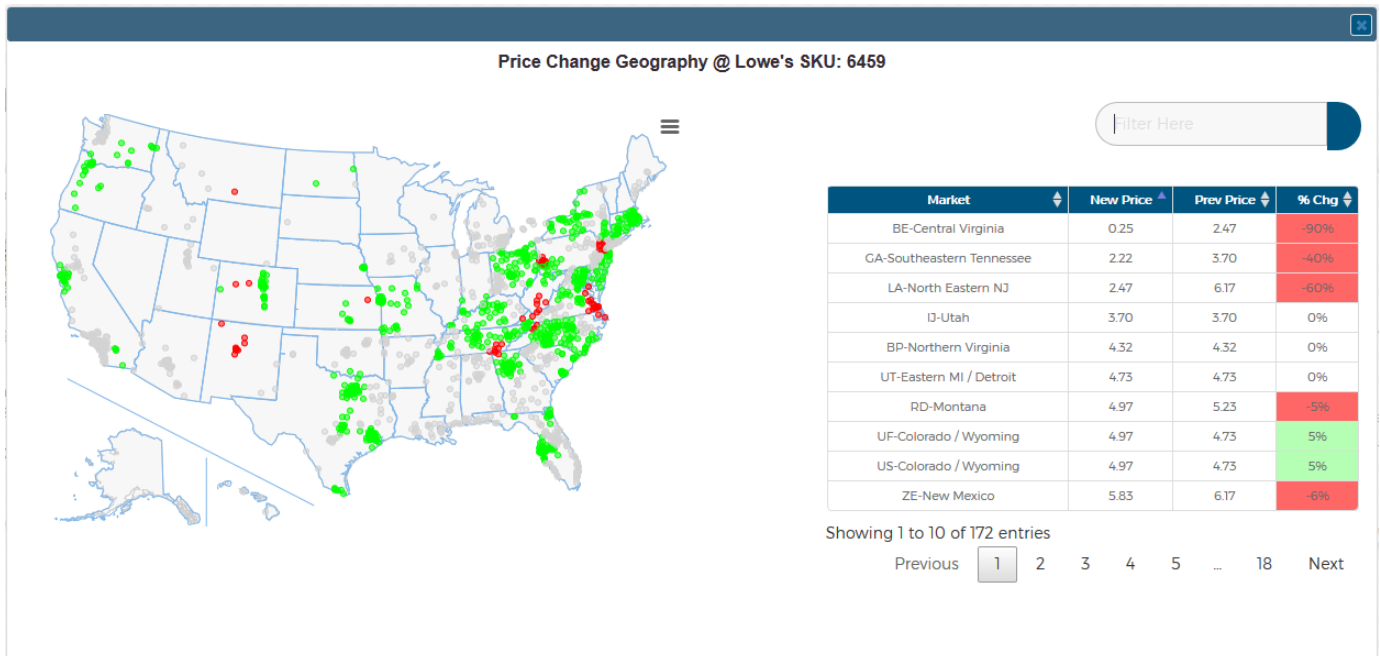

New Insight Panel - Retail Promotions

Published 1/7/19 — We've just added a new insight panel for the Category Management and Monitoring service - its called "Retail Promotions". The goal of this analytic panel is to allow you to monitor and review recent promotions, both for your items as well as your competitors. The gear customization options for this panel are flexible to allow you to limit the time period, regions, and items which you wish to see. Moreover, this panel allows you to view which type of promotion - sale, free shipping, rebate etc. The panel, as with all insight panels, is interactive - the listing shows each item which is a link to our comparison shop report for this item to allow you to quickly see how the product stacks up in the marketplace. Also, we provide a link to the map of stores carrying the product so you can see geographically where the pricing is changing with just a click.

Retail Promotions - Time Period: WK @epot

Filter Here

Item	Stores	Price	Discount
270172 - Best Shreds 40 lb. Top Soil	18	\$1.00	43%
270172 - Best Shreds 40 lb. Top Soil	18	\$1.00	43%
304549 - Best Shreds 2.0 cu. ft. Cypress Mulch Blend	18	\$2.00	27%
526460 - Best Shreds 2.0 cu. ft. Mini Pine Bark Nuggets	18	\$2.00	27%
673467 - Best Shreds 2 cu. ft. Shredded Hardwood Mulch	18	\$2.00	37%
673467 - Best Shreds 2 cu. ft. Shredded Hardwood Mulch	18	\$2.00	37%

Showing 1 to 6 of 6 entries

Previous 1 Next

Customize Insight Panel

Parameter	Options	Current Value
Retailer <small>(Required)</small>	Home Depot	(Home Depot)
Promotion Type <small>(Required)</small>	Sale	(SALE)
Show Which Items? <small>(Required)</small>	Both	(BOTH)
Within Time Period <small>(Required)</small>	Last 4 Weeks	(WK4)
Custom Sales Region <small>(Optional)</small>	Choose Region	
	Click to Filter Regions	
Category Type <small>(Optional)</small>	Category	(Category)
Category <small>(Optional)</small>	Concrete Mixes Edgers ..	(MULCH/SOIL)