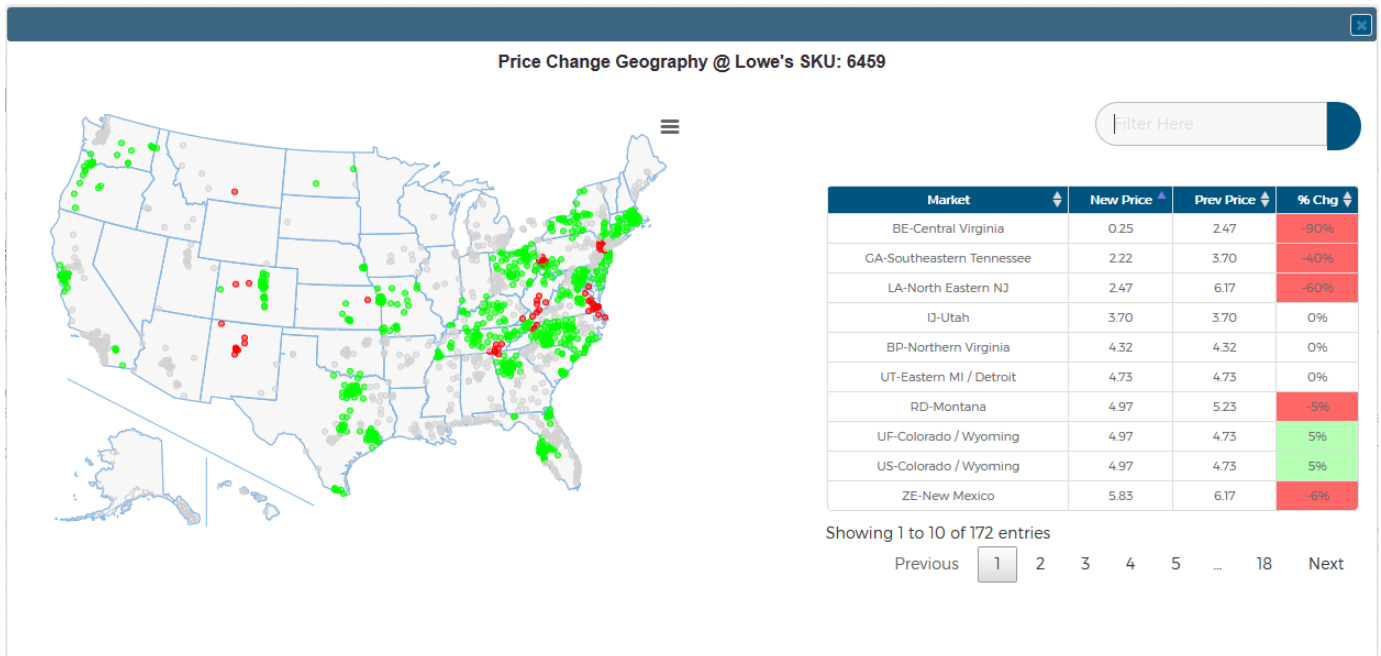

New Insight Panel - Retail Promotions

Published 1/7/19 — We've just added a new insight panel for the Category Management and Monitoring service - its called "Retail Promotions". The goal of this analytic panel is to allow you to monitor and review recent promotions, both for your items as well as your competitors. The gear customization options for this panel are flexible to allow you to limit the time period, regions, and items which you wish to see. Moreover, this panel allows you to view which type of promotion - sale, free shipping, rebate etc. The panel, as with all insight panels, is interactive - the listing shows each item which is a link to our comparison shop report for this item to allow you to quickly see how the product stacks up in the marketplace. Also, we provide a link to the map of stores carrying the product so you can see geographically where the pricing is changing with just a click.

Retail Promotions - Time Period: WK @epot

Filter Here

Item	Stores	Price	Discount
270172 - Best Shreds 40 lb. Top Soil	18	$1.00	43%
270172 - Best Shreds 40 lb. Top Soil	18	$1.00	43%
304549 - Best Shreds 2.0 cu. ft. Cypress Mulch Blend	18	$2.00	27%
526460 - Best Shreds 2.0 cu. ft. Mini Pine Bark Nuggets	18	$2.00	27%
673467 - Best Shreds 2 cu. ft. Shredded Hardwood Mulch	18	$2.00	37%
673467 - Best Shreds 2 cu. ft. Shredded Hardwood Mulch	18	$2.00	37%

Showing 1 to 6 of 6 entries

Previous 1 Next